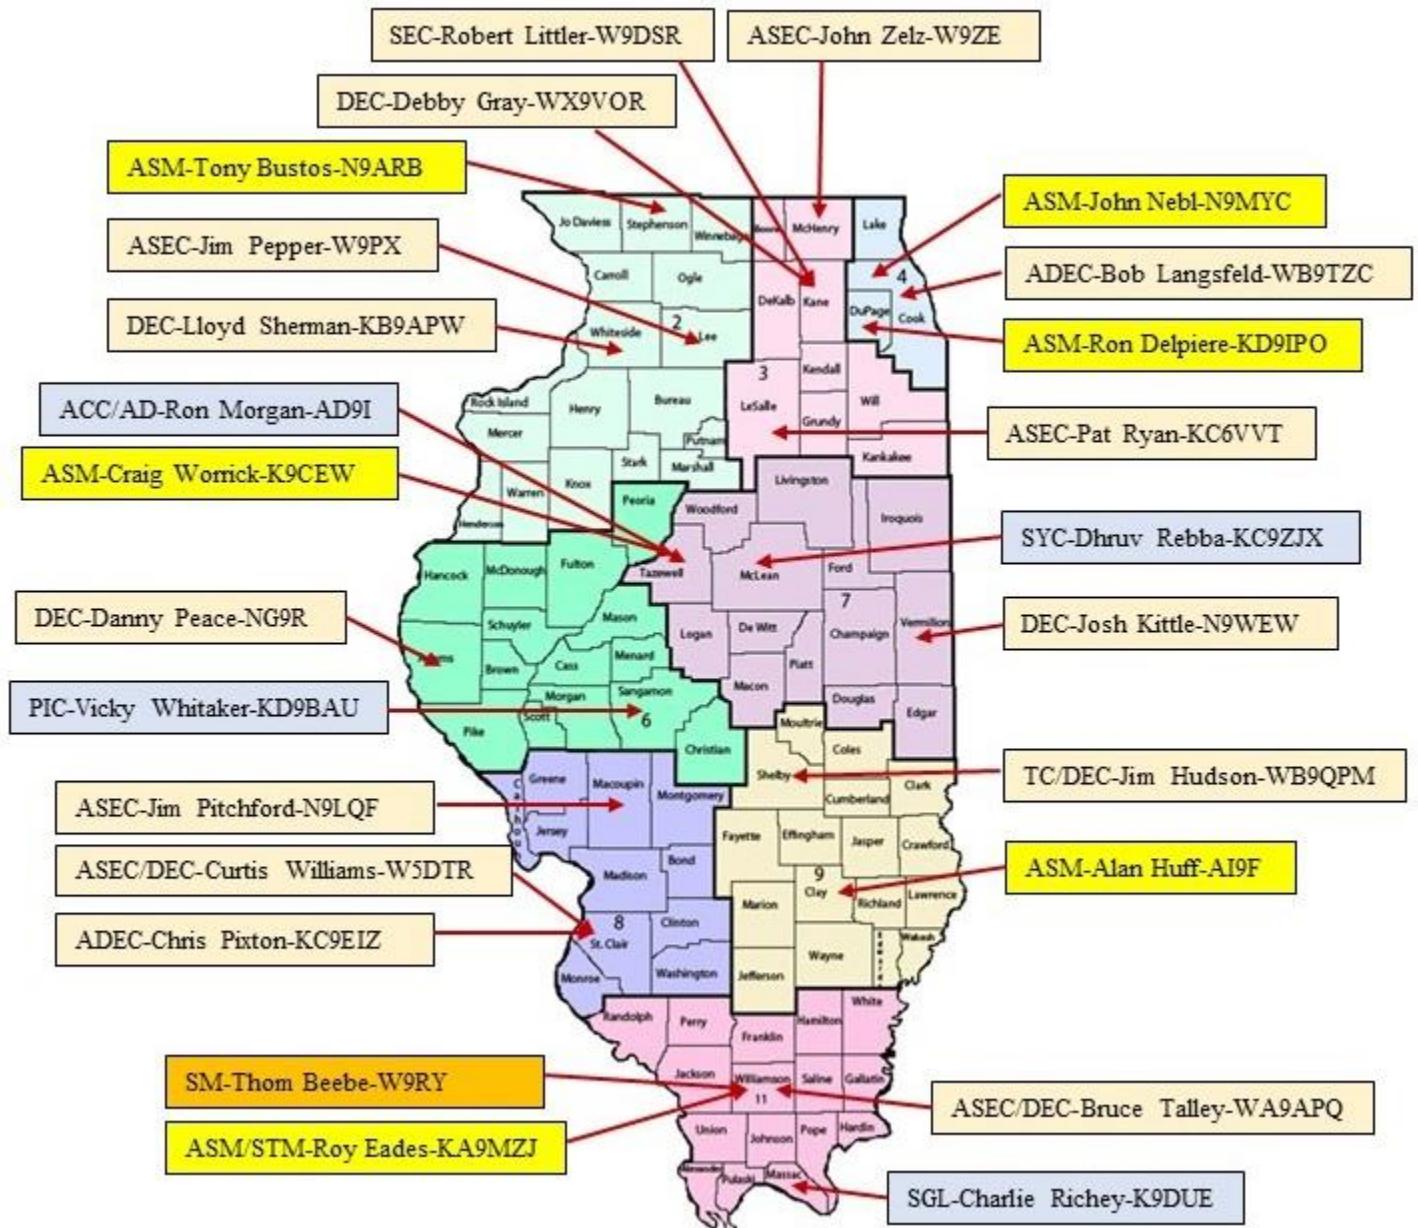

# ARRL – Illinois Section

Section Manager – Thom Beebe – W9RY

W9RY@ARRL.NET

*To contact an ARRL IL Section Cabinet Member or District Emergency Coordinator, send an email to their call sign @ARRL.NET*

**IL Section:** <http://www.arrl.org/sections/view/illinois>

**Facebook Group:** [ARRL - Illinois Section](#)

**IL Section / ARES:** <https://ilares.org>

**IL Section Affiliated Clubs:** <https://www.ilclubs.net>

**IL Section Traffic Nets:** <https://ilares.org/illinois-traffic-net>

**IL Sideband Net:** <https://qsl.net/isn/index.html>

**All About WinLink:** <https://ilares.org/all-about-winlink>